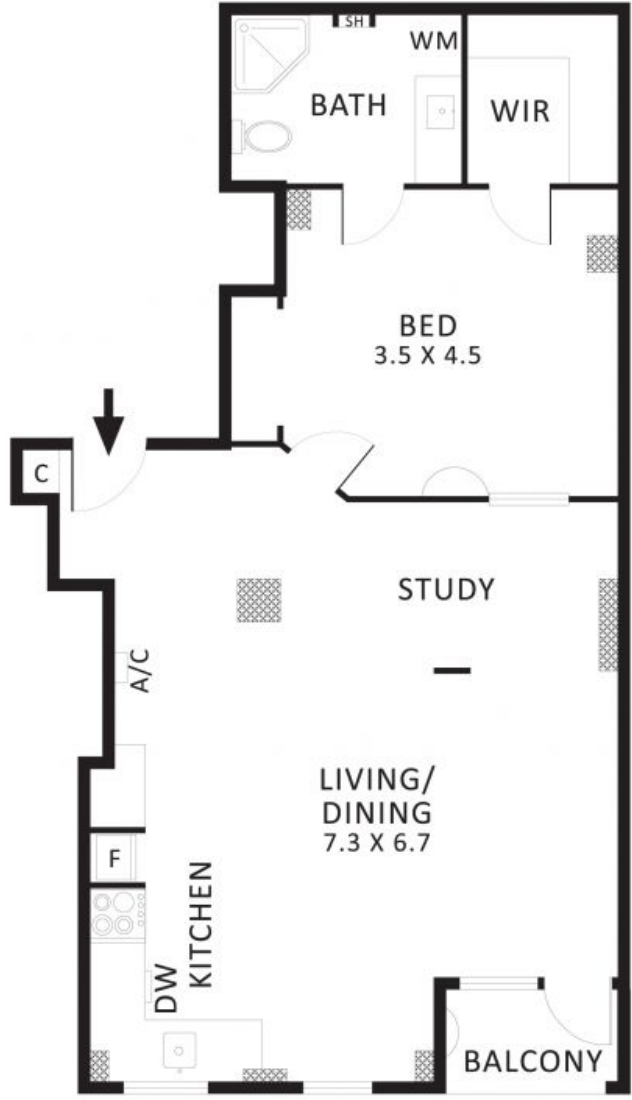

24/1 Exhibition Street MELBOURNE