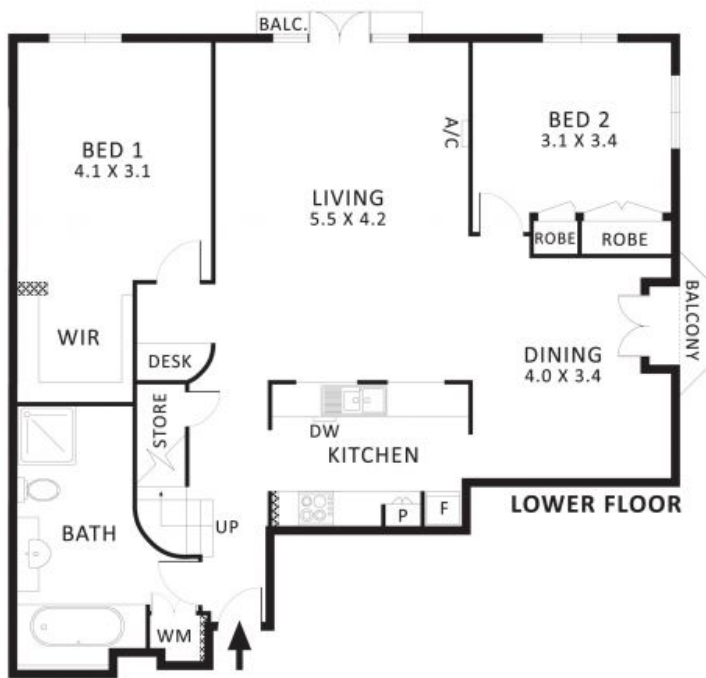

41/201 Wellington Parade EAST MELBOURNE