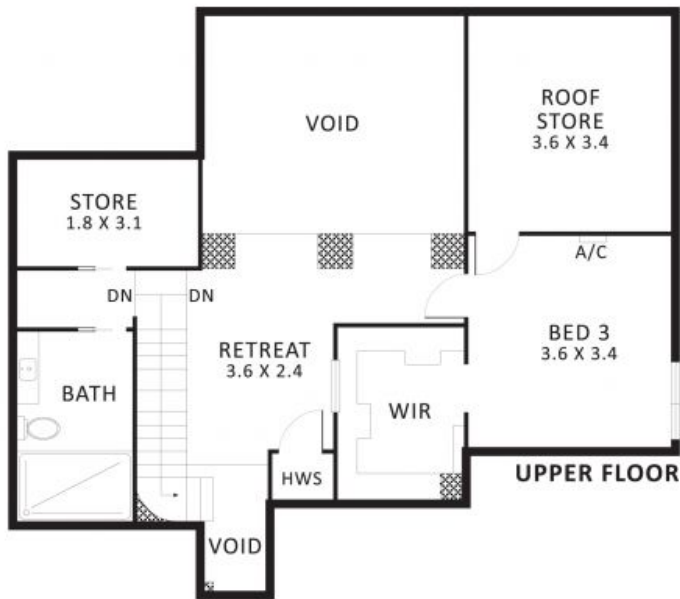

41/201 Wellington Parade EAST MELBOURNE