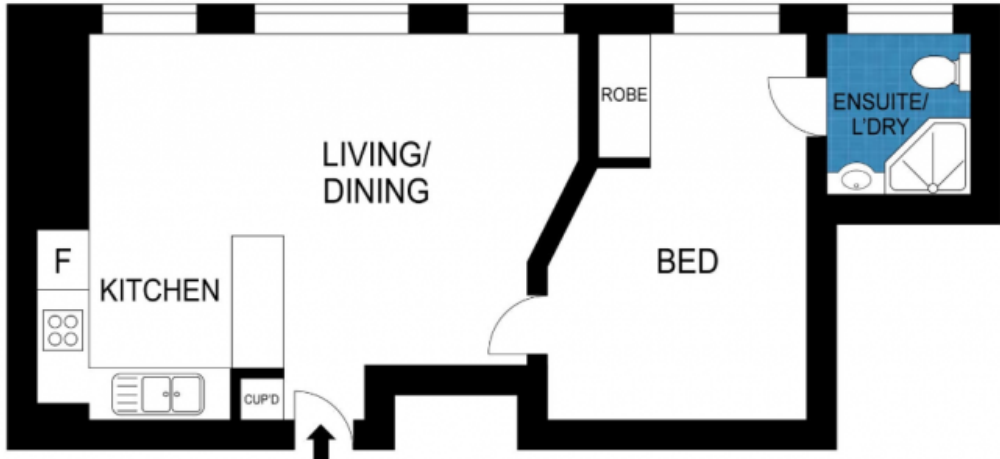

LEVEL FIVE

Scale in metres. Indicative only. Dimensions are approximate.

53/1 Exhibition Street, Melbourne